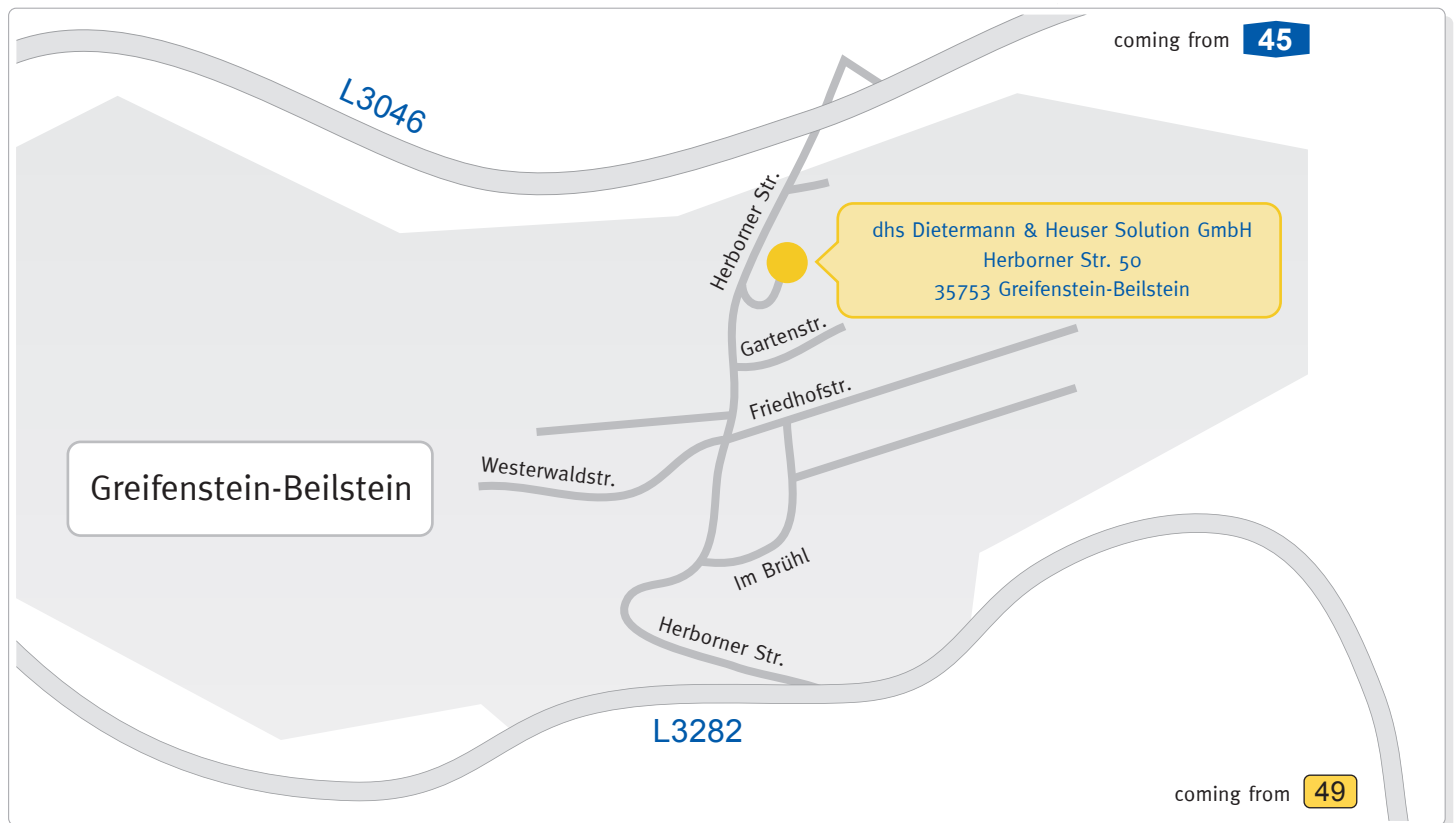

## How to reach us!

dhs is located in the very heart of Germany, making it easy to reach. To find us in the easiest way possible, is to use this convenient directions sketch we have provided for you. We are looking forward to your visit!

### Coming from Limburg (A3):

- motorway A3, join the exit 42 Limburg-Nord
- join federal road B49 towards Weilburg/Gießen/Siegen
- approx. 24 km till exit Biskirchen/Greifenstein
- cross the villages Biskirchen, Allendorf, Ulm and Holzhausen towards Beilstein (approx. 13 km)

### Coming from Frankfurt or Dortmund (A45):

- motorway A45, join the exit 27 Herboren-Süd
- then right-turn towards Greifenstein
- after 200 mtr. at the junction left-turn, towards Greifenstein
- cross the next village (Merkenbach)
- then approx. 7 km through a forest area to Beilstein

## [Overview Region]