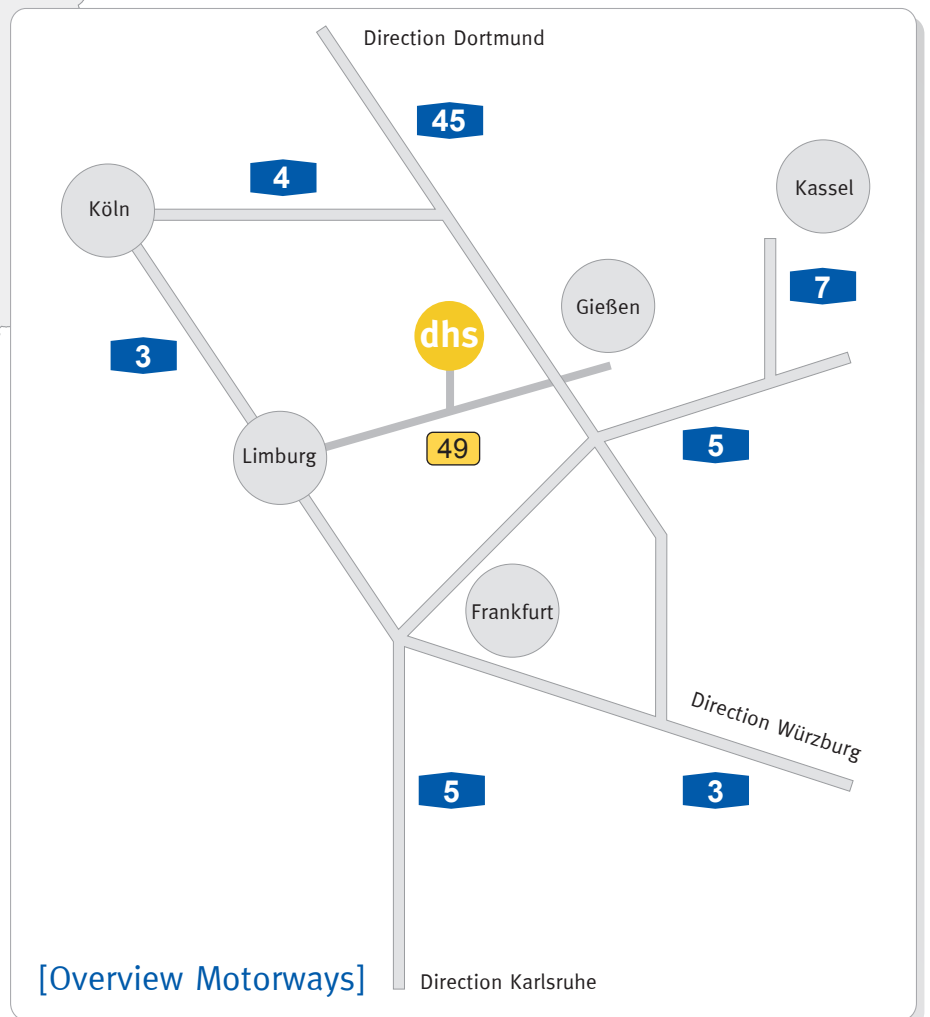

## How to reach us!

dhs is located in the very heart of Germany, making it easy to reach. To find us in the easiest way possible, is to use this convenient directions sketch we have provided for you. We are looking forward to your visit!

And if you need further help on your journey:

Just call us: +49 (0)2779 / 91200

[Germany]

### Coming from Limburg (A3):

- motorway A3, join the exit 42 Limburg-Nord
- join federal road B49 towards Weilburg/Gießen/Siegen
- approx. 24 km till exit Biskirchen/Greifenstein
- cross the villages Biskirchen, Allendorf, Ulm and Holzhausen towards Beilstein (approx. 13 km)

### Coming from Frankfurt or Dortmund (A45):

- motorway A45, join the exit 27 Herboren-Süd
- then right-turn towards Greifenstein
- after 200 mtr. at the junction left-turn, towards Greifenstein
- cross the next village (Merkenbach)
- then approx. 7 km through a forest area to Beilstein