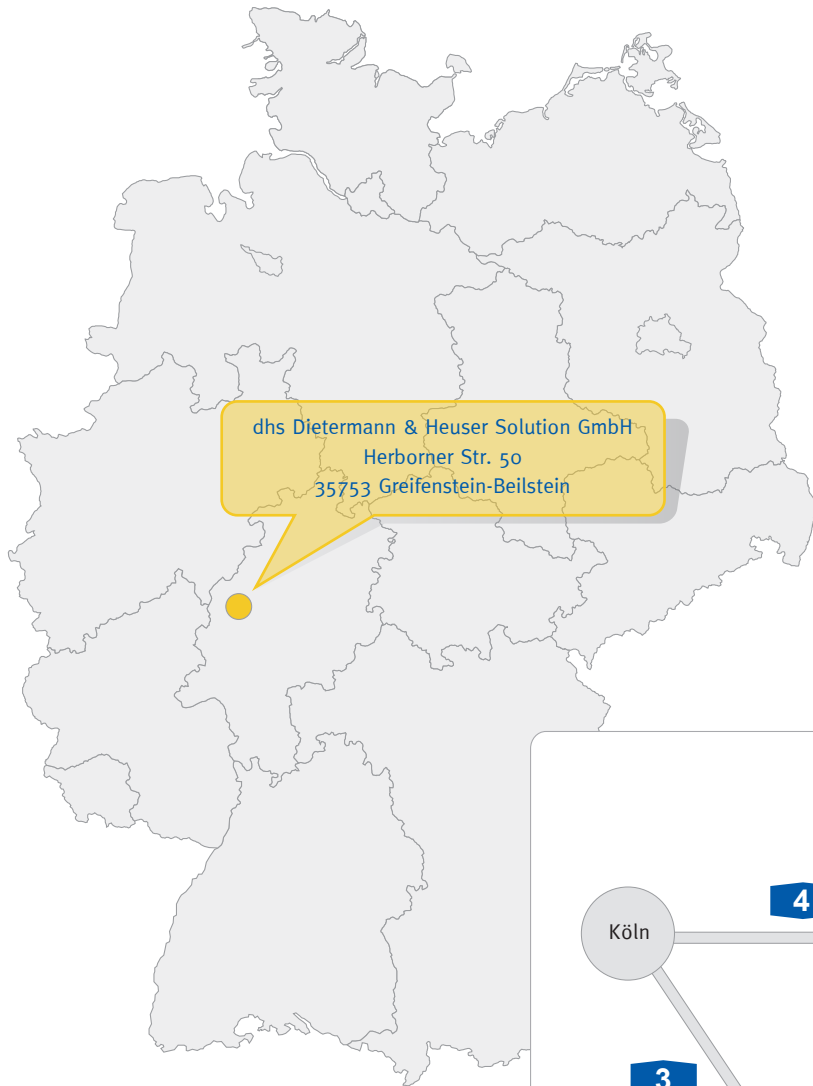

## How to reach us!

dhs is located in the very heart of Germany, making it easy to reach. To find us in the easiest way possible, is to use this convenient directions sketch we have provided for you. We are looking forward to your visit!

And if you need further help on your journey:

Just call us: +49 (0)2779 / 91200

[Germany]

### Coming from Limburg (A3):

- motorway A3, join the exit 42 Limburg-Nord
- join federal road B49 towards Weilburg/Gießen/Siegen
- approx. 24 km till exit Biskirchen/Greifenstein
- cross the villages Biskirchen, Allendorf, Ulm and Holzhausen towards Beilstein (approx. 13 km)

### Coming from Frankfurt or Dortmund (A45):

- motorway A45, join the exit 27 Herboren-Süd
- then right-turn towards Greifenstein
- after 200 mtr. at the junction left-turn, towards Greifenstein
- cross the next village (Merkenbach)
- then approx. 7 km through a forest area to Beilstein