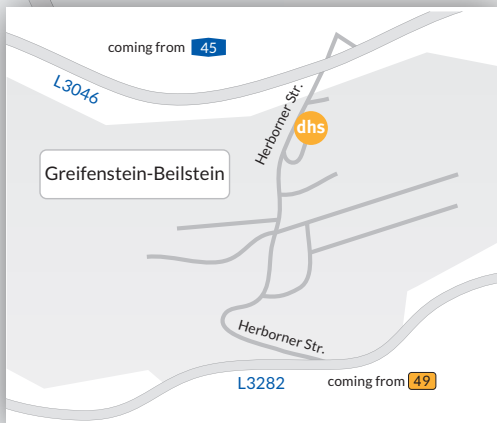

How to reach us

dhs Dietermann & Heuser Solution GmbH is located in the very heart of Germany, making it easy to reach. To find us in the easiest way possible, is to use this convenient directions sketch we have provided for you. We are looking forward to your visit!

Coming from Limburg (A3):

- motorway A3, join the exit 42 Limburg-Nord
- join federal road B49 towards Weilburg/Giessen/Siegen
- approx. 24 km till exit Biskirchen/Greifenstein
- cross the villages Biskirchen, Allendorf, Ulm and Holzhausen towards Beilstein (approx. 13 km)

Coming from Frankfurt or Dortmund (A45):

- motorway A45, join the exit 27 Herborn-Süd
- then right-turn towards Greifenstein
- after 200 mtr. at the junction left-turn, towards Greifenstein
- cross the next village (Merkenbach)
- then approx. 7 km through a forest area to Beilstein