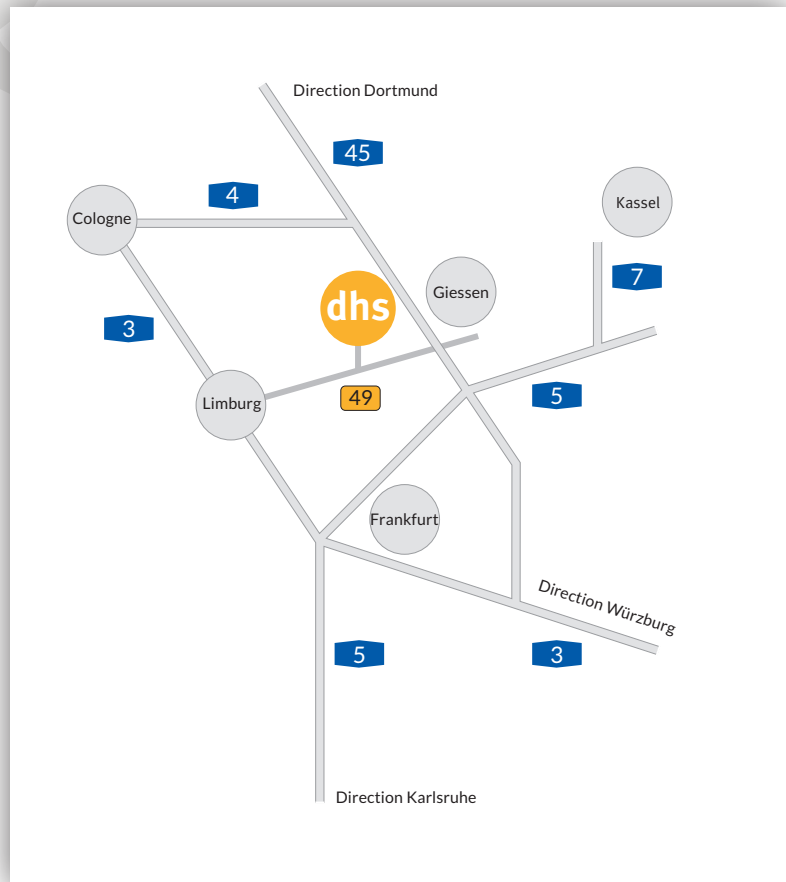

How to reach us

dhs Dietermann & Heuser Solution GmbH is located in the very heart of Germany, making it easy to reach. To find us in the easiest way possible, is to use this convenient directions sketch we have provided for you. We are looking forward to your visit!

Coming from Limburg (A3):

- motorway A3, join the exit 42 Limburg-Nord
- join federal road B49 towards Weilburg/Giessen/Siegen
- approx. 24 km till exit Biskirchen/Greifenstein
- cross the villages Biskirchen, Allendorf, Ulm and Holzhausen towards Beilstein (approx. 13 km)

Coming from Frankfurt or Dortmund (A45):

- motorway A45, join the exit 27 Herborn-Süd
- then right-turn towards Greifenstein
- after 200 mtr. at the junction left-turn, towards Greifenstein
- cross the next village (Merkenbach)
- then approx. 7 km through a forest area to Beilstein